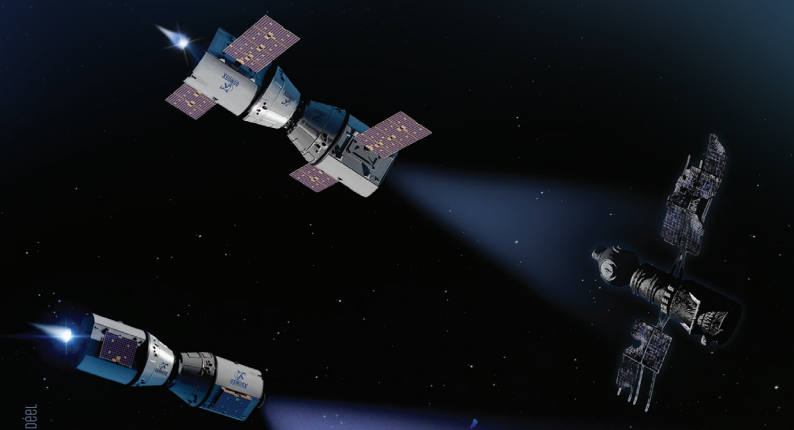

OSMOSX
FIRST GALACTIC TRUCKING COMPANY

THE FIRST AND ONLY REUSABLE OTV FLEET

Increase your satellite lifetime by saving its fuel.

Rationalize and optimize your launches by letting us do the last kilometer delivery.

Our Plasmabooost[®] equipped thruster allows :

- Fast orbital plane change
- LEO to GEO faster and cheaper than ever
- Fuel consumption optimization

CONTACTLESS DEBRIS REMOVAL

Applicable to all sizes, altitudes and trajectories.
First response service in case of orbital collision.
Orbital clearance before constellation deployment.